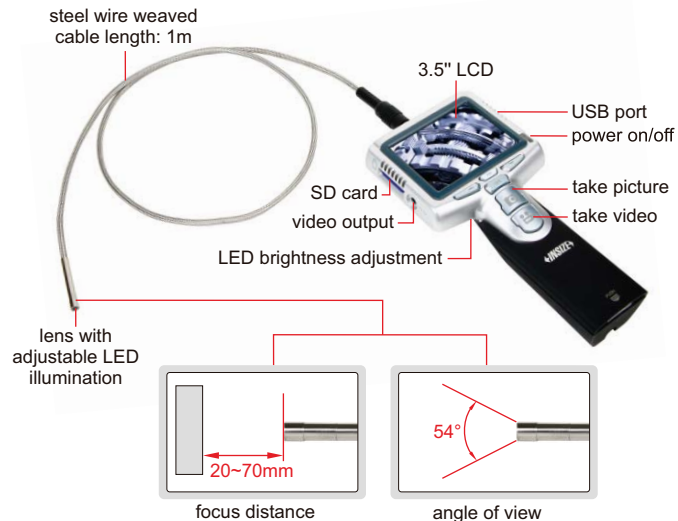

VIDEOSCOPE (BASIC TYPE) CODE ISV-E10

ATTENTION: THE CABLE CAN BE BENT
BUT CAN'T BE SET AT A FIXED SHAPE

OPTIONAL CABLE
LENGTH 3M, 5M AND 10M

IP65
WATERPROOF

SPECIFICATION

Lens	diameter	5.5mm
	pixel	0.3M
	resolution	640×480
	frame rate	30fps
Cable	length	1m
	type	steel wire weaved cable
Main unit	function	take picture, take video
	file format	picture: JPG, video: AVI
	image process	brightness, contrast, color saturation
	memory	2G SD card
	output	TV, USB
	power supply	rechargeable battery (for 3 hours working)
Weight	450g	

focus distance

angle of view

STANDARD DELIVERY

Main unit	1 pc
Cable with lens	1 pc
2G SD card	1 pc
45° mirror	1 pc
AC/DC adapter	1 pc
Video output cable	1 pc
USB cable	1 pc
Lens cleaning kit	1 pc

front view

side view (with mirror)

OPTIONAL ACCESSORY

35° mirror	ISV-E55-M35
60° mirror	ISV-E55-M60