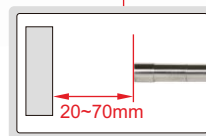

VIDEOSCOPE (BASIC TYPE) CODE ISV-E10

ATTENTION: THE CABLE CAN BE BENT
BUT CAN'T BE SET AT A FIXED SHAPE

OPTIONAL CABLE
LENGTH 3M, 5M AND 10M

IP65
WATERPROOF

SPECIFICATION

Lens	diameter	5.5mm
	pixel	0.3M
	resolution	640×480
	frame rate	30fps
Cable	length	1m
	type	steel wire weaved cable
Main unit	function	take picture, take video
	file format	picture: JPG, video: AVI
	image process	brightness, contrast, color saturation
	memory	2G SD card
	output	TV, USB
	power supply	rechargeable battery (for 3 hours working)
Weight	450g	

focus distance

angle of view

STANDARD DELIVERY

Main unit	1 pc
Cable with lens	1 pc
2G SD card	1 pc
45° mirror	1 pc
AC/DC adapter	1 pc
Video output cable	1 pc
USB cable	1 pc
Lens cleaning kit	1 pc

front view

side view (with mirror)

OPTIONAL ACCESSORY

35° mirror	ISV-E55-M35
60° mirror	ISV-E55-M60