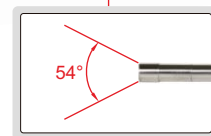

VIDEOSCOPE (BASIC TYPE) CODE ISV-E10

ATTENTION: THE CABLE CAN BE BENT
BUT CAN'T BE SET AT A FIXED SHAPE

OPTIONAL CABLE
LENGTH 3M, 5M AND 10M

IP65
WATERPROOF

SPECIFICATION

Lens	diameter	5.5mm
	pixel	0.3M
	resolution	640×480
	frame rate	30fps
Cable	length	1m
	type	steel wire weaved cable
Main unit	function	take picture, take video
	file format	picture: JPG, video: AVI
	image process	brightness, contrast, color saturation
	memory	2G SD card
	output	TV, USB
	power supply	rechargeable battery (for 3 hours working)
Weight	450g	

focus distance

angle of view

STANDARD DELIVERY

Main unit	1 pc
Cable with lens	1 pc
2G SD card	1 pc
45° mirror	1 pc
AC/DC adapter	1 pc
Video output cable	1 pc
USB cable	1 pc
Lens cleaning kit	1 pc

front view

side view (with mirror)

OPTIONAL ACCESSORY

35° mirror	ISV-E55-M35
60° mirror	ISV-E55-M60