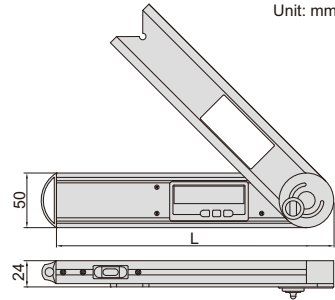

# DIGITAL PROTRACTOR

2171-250

- Buttons: on/off, hold (keep the reading), zero, ABS (absolute and incremental measurement)
- Fix the locking screw at 4 positions for different measuring ranges: 0°~225°, -225°~0°, -45°~180°, -180°~45°
- Remove the locking screw for 360° range
- With level vial
- Battery CR2032, automatic power off

Code	Size (L)	Range	Resolution	Accuracy
2171-250	250mm	0-360°	0.05°	±0.15°