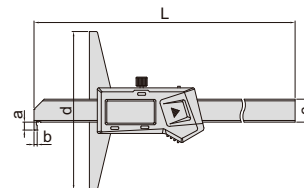

With data interface

Code	Range	Accuracy	L	d	a	b	c	Data output cable (optional)
1142-150A	0-150mm/0-6"	±0.03mm	230mm	100mm	5mm	2mm	14.5mm	7315-21, 7302-21
1142-200A	0-200mm/0-8"	±0.03mm	280mm	100mm	5mm	2mm	14.5mm	7315-21, 7302-21
1142-300A	0-300mm/0-12"	±0.04mm	380mm	150mm	5mm	2mm	14.5mm	7315-21, 7302-21
1142-500A	0-500mm/0-20"	±0.05mm	585mm	150mm	8mm	3mm	15mm	7315-22, 7302-22
1142-5001A	0-500mm/0-20"	±0.05mm	585mm	200mm	8mm	3mm	15mm	7315-22, 7302-22
1142-1000A	0-1000mm/0-40"	±0.07mm	1188mm	150mm	10mm	4mm	18mm	7315-22, 7302-22
1142-10001A	0-1000mm/0-40"	±0.07mm	1188mm	200mm	10mm	4mm	18mm	7315-22, 7302-22
1142-10002A	0-1000mm/0-40"	±0.07mm	1188mm	250mm	10mm	4mm	18mm	7315-22, 7302-22

Built-in wireless (receiver code 7315-2/3/6/7/8 is required)

Code	Range	Accuracy	L	d	a	b	c
1142-150AWL	0-150mm/0-6"	±0.03mm	230mm	100mm	5mm	2mm	14.5mm
1142-200AWL	0-200mm/0-8"	±0.03mm	280mm	100mm	5mm	2mm	14.5mm
1142-300AWL	0-300mm/0-12"	±0.04mm	380mm	150mm	5mm	2mm	14.5mm
1142-500AWL	0-500mm/0-20"	±0.05mm	585mm	150mm	8mm	3mm	15mm
1142-5001AWL	0-500mm/0-20"	±0.05mm	585mm	200mm	8mm	3mm	15mm