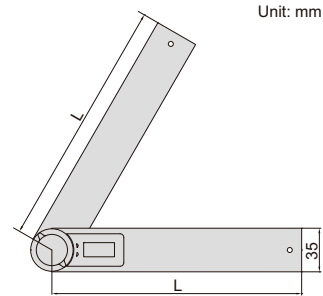

DIGITAL PROTRACTORS

2176-200

- Buttons: on/off, zero
- With clamping screw to lock the blades
- Graduation of blade: 1mm and 1/32"
- Made of stainless steel
- CR2032 battery
- Automatic power off

Code	Size (L)	Range	Resolution	Accuracy
2176-200	200mm	0-360°	0.1°	±0.3°
2176-300	300mm	0-360°	0.1°	±0.3°