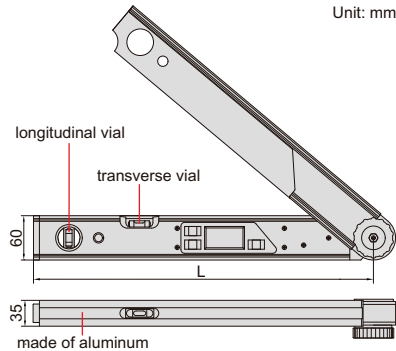

# WATERPROOF DIGITAL PROTRACTOR (HEAVY DUTY)

AUTOMATIC  
BACKLIGHT

ABSOLUTE  
LEVEL

IP54  
WATERPROOF

2174-225

- Suitable for setting horizontal and vertical mitre angles of cutting machines
- Buttons: ON/OFF, HOLD/SUP, SPR/CNR/MTR/BVL
- IP54 dust/waterproof
- With transverse and longitudinal vials
- 2xAAA batteries
- Absolute level, zero setting is not needed when batteries are replaced
- Backlight turns off in one minute after reading is stable, automatic power off in 5 minutes

Code	Size (L)	Range	Resolution	Accuracy
2174-225	460mm	0-225°	0.05°	±0.10°