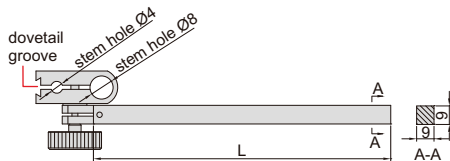

# DIAL TEST INDICATOR HOLDERS

6293-1

6293-2

6293-1/6293-6

6293-2

Unit: mm

Code	Stem section	Stem length (L)
6293-1	9x9mm	100mm
6293-6	9x9mm	50mm
6293-2	Ø8mm	115mm